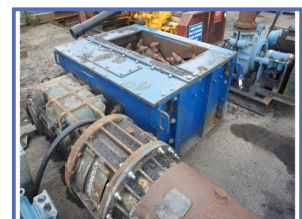

Shop Made Twin Roll

£4,500.00

Twin Roll Pick Crusher Fitted With Heavy Duty Mining Drive Unit.

Product Details

Category/Type	Roll Crusher - Pick Type - Point Attack
Make	Shop Made
Model	Twin Roll
Year	-
Mileage	-