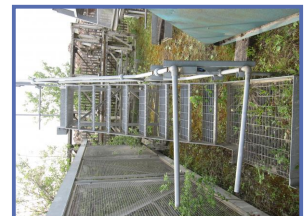

## Workshop Made Steps - Stairs - Landing - Walkways

**£300.00**

Steps - Stairs - Landing - Walkways.

Guide Price 300 GBP Each - Many Sizes & Options Available - View NG17 9LE

Product Details	
<b>Category/Type</b>	<b>Static Plant - Miscellaneous Equipment</b>
<b>Make</b>	<b>Workshop Made</b>
<b>Model</b>	<b>Steps - Stairs - Landing - Walkways</b>
<b>Year</b>	-
<b>Mileage</b>	-